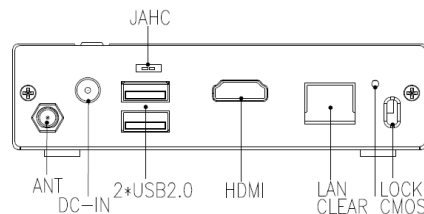

Specifications

RoHS CE FC CCC

		F200
Processor	CPU	Intel® Celeron N2807
	Frequency	1.58 GHz (Up to 2.16 GHz)
	BIOS	AMI Source Code
	Chipset	SOC
Memory	Type	DDR3L-1333MHz
	Socket	Onboard
	Max Size	2GB
Graphics	GPU	Intel® HD Graphics
	Graphic Engine	DirectX 11.1, OpenGL 3.0, OpenCL 1.1, OpenGL ES 2.0
	HDMI	1 x HDMI (Max. 1920 x 1080 @60 Hz)
Network	Controller	Realtek RTL8111F Gigabit Ethernet
	Interface	1 x RJ45
I/O	USB	1 x USB 3.0, 2 x USB 2.0
	Display Interface	1 x HDMI
	LAN	1 x RJ45
	Audio	1 x 2-in-1 Headset (MIC-IN & AUDIO OUT)
	Mini-PCle#1	1 x Full-size Mini-PCle for mSATA
	Mini-PCle#2	1 x Full-size Mini-PCle for WiFi/BT/3G/4G
	SIM	1 x SIM Slot
	JAHC Switch	1
Storage	mSATA	1 x Full-size mSATA
	Card Reader	1 x TF Card Reader
JAHC Tech	WatchDog Timer	0-255 Second Time Out Support
	Auto Power On	Power Activated Automatically Start
	RTC	Set Up Independently Every day, A Week as a Cycle
	Remote Control	By IR Controller for Power On
Operation System	Windows	Windows 7/8.1/10
	Linux	Supported
Power	Power Type	DC-IN
	Power Adapter	12V/2A

F200

Mechanical	Dimensions (W x D x H)	116.6mm x 107.2mm x 30mm
	Fanless	Yes
	Construction	Metal
	Mounting(Optional)	Desk/Wall Mounting and VESA Mounting Kit (JT NUC-JC530)
	Color	Black
Environment	Operating Temperature	0°C ~ 40°C (32 °F ~ 104 °F) at 0.7m/s Air Flow
	Storage Temperature	-20°C ~ 60°C (-4 °F ~ 140 °F)
	Relative Humidity	95% @ 40°C (non-condensing)
Certification	Certification	CE, FCC Class B, CCC

Front Panel External I/O

Rear Panel External I/O

The product appearance, specifications and features are subject to change. Giada reserves the right of final interpretation for the content hereinabove.

versions: V1.0