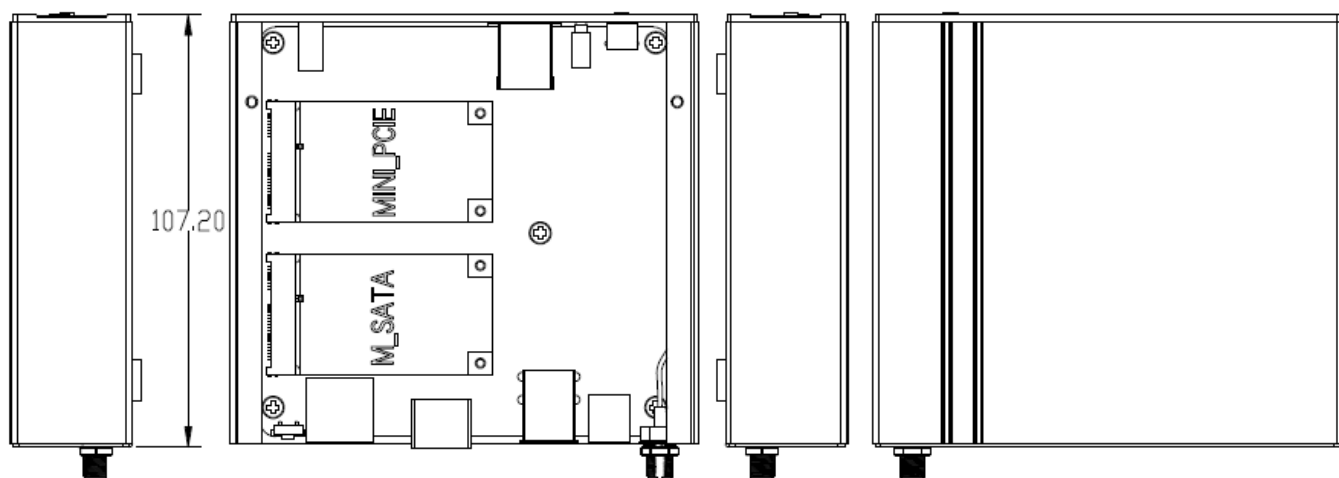

Giada F200

Ultra Compact Mini PC for Entry Level Media Player

Features

- ◆ Intel® Baytrail-M Processors
- ◆ Onboard 2GB DDR3L Memory
- ◆ 1 x HDMI
- ◆ 1 x mSATA, 1 x TF Card Reader
- ◆ 1 x USB3.0, 2 x USB2.0
- ◆ 1 x RJ45, 1 x Mini-PCle for WiFi/BT/3G/4G, 1 x SIM Slot

Specifications

RoHS CE FC CCC

		F200
Processor	CPU	Intel® Celeron N2807
	Frequency	1.58 GHz (Up to 2.16 GHz)
	BIOS	AMI Source Code
	Chipset	SOC
Memory	Type	DDR3L-1333MHz
	Socket	Onboard
	Max Size	2GB
Graphics	GPU	Intel® HD Graphics
	Graphic Engine	DirectX 11.1, OpenGL 3.0, OpenCL 1.1, OpenGL ES 2.0
	HDMI	1 x HDMI (Max. 1920 x 1080 @60 Hz)
Network	Controller	Realtek RTL8111F Gigabit Ethernet
	Interface	1 x RJ45
I/O	USB	1 x USB 3.0, 2 x USB 2.0
	Display Interface	1 x HDMI
	LAN	1 x RJ45
	Audio	1 x 2-in-1 Headset (MIC-IN & AUDIO OUT)
	Mini-PCle#1	1 x Full-size Mini-PCle for mSATA
	Mini-PCle#2	1 x Full-size Mini-PCle for WiFi/BT/3G/4G
	SIM	1 x SIM Slot
	JAHC Switch	1
Storage	mSATA	1 x Full-size mSATA
	Card Reader	1 x TF Card Reader
JAHC Tech	WatchDog Timer	0-255 Second Time Out Support
	Auto Power On	Power Activated Automatically Start
	RTC	Set Up Independently Every day, A Week as a Cycle
	Remote Control	By IR Controller for Power On
Operation System	Windows	Windows 7/8.1/10
	Linux	Supported
Power	Power Type	DC-IN
	Power Adapter	12V/2A

F200

Mechanical	Dimensions (W x D x H)	116.6mm x 107.2mm x 30mm
	Fanless	Yes
	Construction	Metal
	Mounting(Optional)	Desk/Wall Mounting and VESA Mounting Kit (JT NUC-JC530)
	Color	Black
Environment	Operating Temperature	0°C ~ 40°C (32 °F ~ 104 °F) at 0.7m/s Air Flow
	Storage Temperature	-20°C ~ 60°C (-4 °F ~ 140 °F)
	Relative Humidity	95% @ 40°C (non-condensing)
Certification	Certification	CE, FCC Class B, CCC