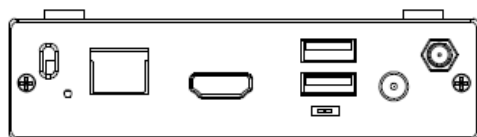

Giada F200

Ultra Compact Mini PC for Entry Level Media Player

Features

- ◆ Intel® Baytrail-M Processors
- ◆ Onboard 2GB DDR3L Memory
- ◆ 1 x HDMI
- ◆ 1 x mSATA, 1 x TF Card Reader
- ◆ 1 x USB3.0, 2 x USB2.0
- ◆ 1 x RJ45, 1 x Mini-PCle for WiFi/BT/3G/4G, 1 x SIM Slot

Specifications

RoHS CE FC CCC

		F200
Processor	CPU	Intel® Celeron N2807
	Frequency	1.58 GHz (Up to 2.16 GHz)
	BIOS	AMI Source Code
	Chipset	SOC
Memory	Type	DDR3L-1333MHz
	Socket	Onboard
	Max Size	2GB
Graphics	GPU	Intel® HD Graphics
	Graphic Engine	DirectX 11.1, OpenGL 3.0, OpenCL 1.1, OpenGL ES 2.0
	HDMI	1 x HDMI (Max. 1920 x 1080 @60 Hz)
Network	Controller	Realtek RTL8111F Gigabit Ethernet
	Interface	1 x RJ45
I/O	USB	1 x USB 3.0, 2 x USB 2.0
	Display Interface	1 x HDMI
	LAN	1 x RJ45
	Audio	1 x 2-in-1 Headset (MIC-IN & AUDIO OUT)
	Mini-PCle#1	1 x Full-size Mini-PCle for mSATA
	Mini-PCle#2	1 x Full-size Mini-PCle for WiFi/BT/3G/4G
	SIM	1 x SIM Slot
	JAHC Switch	1
Storage	mSATA	1 x Full-size mSATA
	Card Reader	1 x TF Card Reader
JAHC Tech	WatchDog Timer	0-255 Second Time Out Support
	Auto Power On	Power Activated Automatically Start
	RTC	Set Up Independently Every day, A Week as a Cycle
	Remote Control	By IR Controller for Power On
Operation System	Windows	Windows 7/8.1/10
	Linux	Supported
Power	Power Type	DC-IN
	Power Adapter	12V/2A

F200

Mechanical	Dimensions (W x D x H)	116.6mm x 107.2mm x 30mm
	Fanless	Yes
	Construction	Metal
	Mounting(Optional)	Desk/Wall Mounting and VESA Mounting Kit (JT NUC-JC530)
	Color	Black
Environment	Operating Temperature	0°C ~ 40°C (32 °F ~ 104 °F) at 0.7m/s Air Flow
	Storage Temperature	-20°C ~ 60°C (-4 °F ~ 140 °F)
	Relative Humidity	95% @ 40°C (non-condensing)
Certification	Certification	CE, FCC Class B, CCC