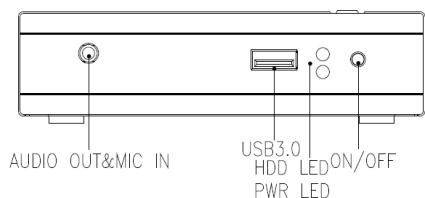

Specifications

RoHS CE FC CCC

		F200
Processor	CPU	Intel® Celeron N2807
	Frequency	1.58 GHz (Up to 2.16 GHz)
	BIOS	AMI Source Code
	Chipset	SOC
Memory	Type	DDR3L-1333MHz
	Socket	Onboard
	Max Size	2GB
Graphics	GPU	Intel® HD Graphics
	Graphic Engine	DirectX 11.1, OpenGL 3.0, OpenCL 1.1, OpenGL ES 2.0
	HDMI	1 x HDMI (Max. 1920 x 1080 @60 Hz)
Network	Controller	Realtek RTL8111F Gigabit Ethernet
	Interface	1 x RJ45
I/O	USB	1 x USB 3.0, 2 x USB 2.0
	Display Interface	1 x HDMI
	LAN	1 x RJ45
	Audio	1 x 2-in-1 Headset (MIC-IN & AUDIO OUT)
	Mini-PCle#1	1 x Full-size Mini-PCle for mSATA
	Mini-PCle#2	1 x Full-size Mini-PCle for WiFi/BT/3G/4G
	SIM	1 x SIM Slot
	JAHC Switch	1
Storage	mSATA	1 x Full-size mSATA
	Card Reader	1 x TF Card Reader
JAHC Tech	WatchDog Timer	0-255 Second Time Out Support
	Auto Power On	Power Activated Automatically Start
	RTC	Set Up Independently Every day, A Week as a Cycle
	Remote Control	By IR Controller for Power On
Operation System	Windows	Windows 7/8.1/10
	Linux	Supported
Power	Power Type	DC-IN
	Power Adapter	12V/2A

F200

Mechanical	Dimensions (W x D x H)	116.6mm x 107.2mm x 30mm
	Fanless	Yes
	Construction	Metal
	Mounting(Optional)	Desk/Wall Mounting and VESA Mounting Kit (JT NUC-JC530)
	Color	Black
Environment	Operating Temperature	0°C ~ 40°C (32 °F ~ 104 °F) at 0.7m/s Air Flow
	Storage Temperature	-20°C ~ 60°C (-4 °F ~ 140 °F)
	Relative Humidity	95% @ 40°C (non-condensing)
Certification	Certification	CE, FCC Class B, CCC

Front Panel External I/O

Rear Panel External I/O

The product appearance, specifications and features are subject to change. Giada reserves the right of final interpretation for the content hereinabove.

versions: V1.0