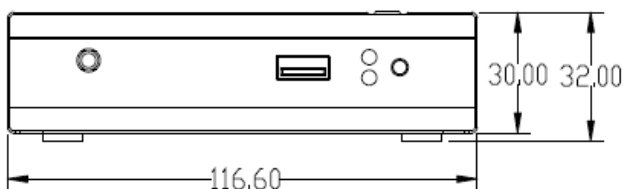

Specifications

RoHS CE FC CCC

		F200
Processor	CPU	Intel® Celeron N2807
	Frequency	1.58 GHz (Up to 2.16 GHz)
	BIOS	AMI Source Code
	Chipset	SOC
Memory	Type	DDR3L-1333MHz
	Socket	Onboard
	Max Size	2GB
Graphics	GPU	Intel® HD Graphics
	Graphic Engine	DirectX 11.1, OpenGL 3.0, OpenCL 1.1, OpenGL ES 2.0
	HDMI	1 x HDMI (Max. 1920 x 1080 @60 Hz)
Network	Controller	Realtek RTL8111F Gigabit Ethernet
	Interface	1 x RJ45
I/O	USB	1 x USB 3.0, 2 x USB 2.0
	Display Interface	1 x HDMI
	LAN	1 x RJ45
	Audio	1 x 2-in-1 Headset (MIC-IN & AUDIO OUT)
	Mini-PCle#1	1 x Full-size Mini-PCle for mSATA
	Mini-PCle#2	1 x Full-size Mini-PCle for WiFi/BT/3G/4G
	SIM	1 x SIM Slot
	JAHC Switch	1
Storage	mSATA	1 x Full-size mSATA
	Card Reader	1 x TF Card Reader
JAHC Tech	WatchDog Timer	0-255 Second Time Out Support
	Auto Power On	Power Activated Automatically Start
	RTC	Set Up Independently Every day, A Week as a Cycle
	Remote Control	By IR Controller for Power On
Operation System	Windows	Windows 7/8.1/10
	Linux	Supported
Power	Power Type	DC-IN
	Power Adapter	12V/2A

F200

Mechanical	Dimensions (W x D x H)	116.6mm x 107.2mm x 30mm
	Fanless	Yes
	Construction	Metal
	Mounting(Optional)	Desk/Wall Mounting and VESA Mounting Kit (JT NUC-JC530)
	Color	Black
Environment	Operating Temperature	0°C ~ 40°C (32 °F ~ 104 °F) at 0.7m/s Air Flow
	Storage Temperature	-20°C ~ 60°C (-4 °F ~ 140 °F)
	Relative Humidity	95% @ 40°C (non-condensing)
Certification	Certification	CE, FCC Class B, CCC